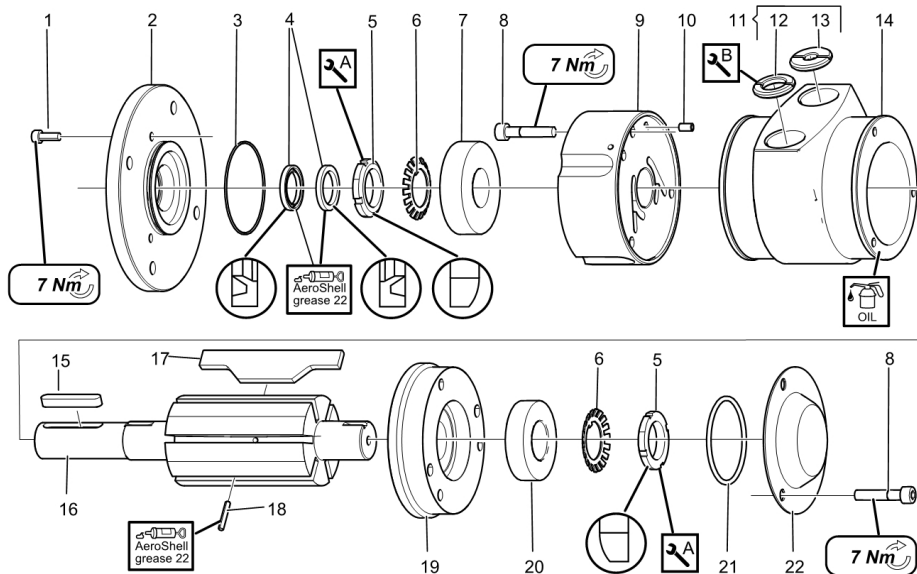

## Spare part list

Ref.no.	Sipariş no.	Qty	Açıklama	Remark / included in Service kit
1		3	Screw	Parça sete dahildir 4082020090 Small part kit - Motor, 4082019990 Small part kit - Motor, 4390208997 Fixed hand adapter kit MC6S M6x16
2	4430201301	1	Flange	
3		1	O-ring	Parça sete dahildir 4081026090 Service kit, 4081054390 Service kit 67.1x1.6
4		2	Seal ring	Parça sete dahildir 4430246190 Bearing flange, compl., 4081054390 Service kit, 4081204990 Service kit
5	0295310700	2	Nut	Parça sete dahildir 4430246190 Bearing flange, compl. M30x1.5
6		2	Washer	Parça sete dahildir 4081026090 Service kit, 4430029897 Vane kit, 4081054390 Service kit MB 6
7	0502110124	1	Ball bearing	6306-2Z
8		6	Screw	Parça sete dahildir 4082020090 Small part kit - Motor MC6S M8X40
9	4430201500	1	End plate	
10		2	Rubber tube	Parça sete dahildir 4081026090 Service kit, 4081028090 Service kit, 4081054490 Service kit, 4081025990 Service kit, 4081058194 Service kit, 4081054390 Service kit
11 (12-13)	4430030890	1	Restrictor plate, compl.	
12		2	Restrictor plate	Parça sete dahildir 4430030890 Restrictor plate, compl. Use one or two depending on configuration, see Service instruction. Ø19 mm
13		1	Restrictor plate	Parça sete dahildir 4430030890 Restrictor plate, compl. Ø10.5 mm
14		1	Motor casing	
15	0337811700	1	Key	Parça sete dahildir 0335215200 Circlip, 4082009292 Small part kit - Gear, 4082010791 Small part kit - Gear, 4082026686 Small part kit, 4082009392 Small part kit - Gear, 4430055090 Planetary gear, compl., 4430149294 Planetary gear, compl. R8x7x50
16	4430201101	1	Rotor	
17	4430029897	1	Vane kit	For Ordering No. see Accessories
18		3	Pin	Parça sete dahildir 4081026090 Service kit, 4081054390 Service kit
19	4430029600	1	End plate	
20	0502109182	1	Ball bearing	Parça sete dahildir 0335215200 Circlip, 4430055091 Planetary gear, compl., 4430098290 Planetary gear, compl., 4430246190 Bearing flange, compl., 4430055090 Planetary gear, compl., 4430149290 Planetary gear, compl., 4430149295 Planetary gear, compl., 4430149291 Planetary gear, compl. 6206-2Z
21		1	O-ring	Parça sete dahildir 4081026090 Service kit, 4081054390 Service kit 61.91x3.53 70IR
22		1	Cover	
A	4080068400	1	Face spanner	CC. 42 x 2.5 mm Service tool available to order from Atlas Copco
B	4080068000	1	Screwdriver	Service tool included 29 x 2.5 mm For Ordering No. see Accessories