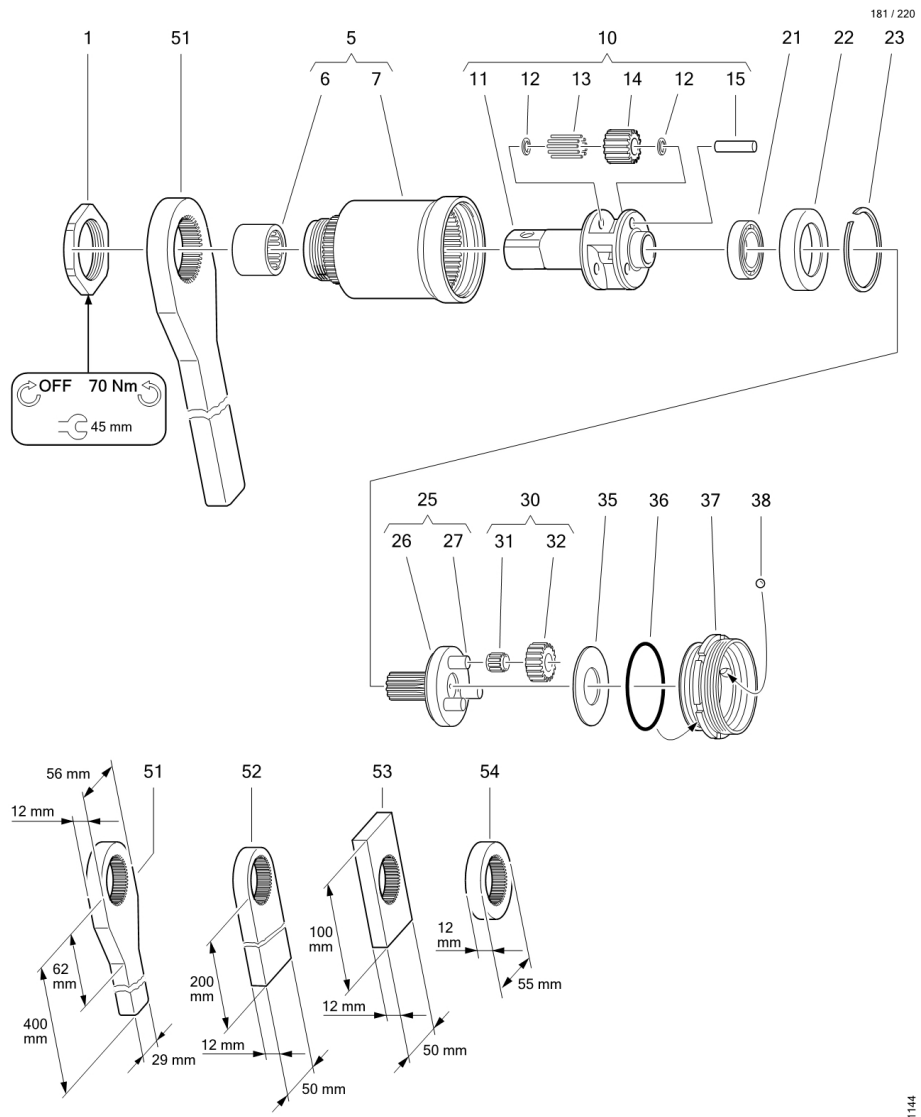

Gear

Spare part list

3001144

Kontr. Nr.	Užsakymo Nr.	Qty	Aprašymas	Remark / included in Service kit
1	4210221800	1	NUT	
5 (6-7)	4210222680	1	Gear rim, compl.	
6	0516400038	1	Needle bearing	Dalis įeina į komplektą 4082022390 Wear part kit - Gear, 4082026864 Wear part kit, Gear, 4210363391 Gear rim, compl., 4210363390 Gear rim, compl., 4210463180 Gear rim, compl., 4220377790 Gear, compl., 4220377791 Gear, compl., 4224228791 Front gear compl., 4210222680 Gear rim, compl., 4224224391 Gear, compl., 4224224392 Gear, compl. HK 2220 22x28x20
7		1	Gear rim	z = 47
10 (11-15)	4210299280	1	Planetary gear	
11		1	Planet shaft	3/4"sq.
12	4210221300	6	Washer	Dalis įeina į komplektą 4210221280 Planetary gear, compl., 4210299280 Planetary gear, 4210222180 Planetary gear, compl., 4210257180 Planetary gear, 4210272380 Planetary gear, compl. 6.3x9.1x0.5
13	0517010005	48	Bearing needle	Dalis įeina į komplektą 4082014990 Small part kit - Motor casing, 4110118380 Planetary gear, compl., 4130107680 Planetary gear, 4110162191 Valve, compl., 4110162192 Valve, compl., 4210221280 Planetary gear, compl., 4210461581 Handle, compl., 4210299280 Planetary gear, 4210475391 Handle, compl., 4210463583 Valve, compl., 4210222180 Planetary gear, compl., 4210257180 Planetary gear, 4210272380 Planetary gear, compl. 1.5x13.8
14	4210221400	3	Gear wheel	Dalis įeina į komplektą 4210221280 Planetary gear, compl., 4210299280 Planetary gear, 4210222180 Planetary gear, compl., 4210257180 Planetary gear, 4210272380 Planetary gear, compl. z = 16
15	4210221500	3	Shaft	Dalis įeina į komplektą 4210221280 Planetary gear, compl., 4210299280 Planetary gear, 4210222180 Planetary gear, compl., 4210257180 Planetary gear, 4210272380 Planetary gear, compl.
21	0502150400	1	Ball bearing	Dalis įeina į komplektą 4210218500 Washer, 4081020890 Service kit, 4081022390 Service kit, 4081025790 Service kit, 4082014190 Small part kit - Gear unit, 4082020590 Wear part kit - Gear, 4082020990 Maintenance kit - Gear, 4082022690 Wear part kit - Gear, 4082022890 Wear part kit - Gear, 4081040990 Maintenance kit, 4081025690 Service kit, 4082020890 Wear part kit - Gear, 4082022390 Wear part kit - Gear, 4082026864 Wear part kit, Gear, 4082020490 Wear part kit - Gear, 4430104490 Planetary gear, compl., 4430199290 Planetary gear, compl., 4430216790 Planetary gear, compl., 4250214890 Motor, compl., 4250173290 Pulse unit housing, compl., 4250249480 Pulse unit housing, compl., 4250223385 Motor, compl., 4250249485 Pulse unit housing, compl., 4220111994 Planetary gear, compl., 4220210291 Gear, compl., 4220111991 Planetary gear, compl., 4220127798 Gear, compl., 4220111995 Planetary gear, compl., 4220141491 Housing, compl., 4220111998 Planetary gear, compl., 4220111997 Planetary gear, compl., 4220111992 Planetary gear, compl., 4220111990 Planetary gear, compl., 4220111891 Planetary gear, compl., 4220111895 Planetary gear, compl., 4220111996 Planetary gear, compl., 4220111993 Planetary gear, compl., 4220111892 Planetary gear, compl., 4220132390 Planetary gear, compl., 4220132393 Planetary gear, compl., 4220132391 Planetary gear, compl., 4220111893 Planetary gear, compl., 4220111894 Planetary gear, compl., 4220111999 Planetary gear, compl., 4220377790 Gear, compl., 4220377791 Gear, compl., 4220374593 Gear, compl., 4224228791 Front gear compl., 4430054894 Planetary shaft, compl., 4430054892 Planetary shaft, compl., 4430104492 Planetary gear, compl., 4430087090 Planetary gear, compl., 4430056587 Planetary gear, compl., 4430171590 Planetary gear, compl., 4224224391 Gear, compl., 4250223383 Motor, compl., 4430054790 Planetary gear, compl., 4430054890 Planetary gear, compl., 4224224392 Gear, compl., 4230217181 Gear unit, 4230217180 Gear unit, 4250223394 Motor, compl., 4082026853 Wear part kit - Motor 16004
22	4210222000	1	Bushing	Dalis įeina į komplektą 4430199290 Planetary gear, compl., 4220111994 Planetary gear, compl., 4220111991 Planetary gear, compl., 4220111995 Planetary gear, compl., 4220141491 Housing, compl., 4220111998 Planetary gear, compl., 4220111997 Planetary gear, compl., 4220111992 Planetary gear, compl., 4220111990 Planetary gear, compl., 4220111891 Planetary gear, compl., 4220111895 Planetary gear, compl., 4220111996 Planetary gear, compl., 4220111993 Planetary gear, compl., 4220111892 Planetary gear, compl., 4220132390 Planetary gear, compl., 4220132393 Planetary gear, compl., 4220132391 Planetary gear, compl., 4220111893 Planetary gear, compl., 4220111894 Planetary gear, compl., 4220111999 Planetary gear, compl., 4220377790 Gear, compl., 4220377791 Gear, compl., 4220374595 Gear unit, 4224228791 Front gear compl., 4430056587 Planetary gear, compl., 4224224391 Gear, compl., 4430054790 Planetary gear, compl., 4224224392 Gear, compl.