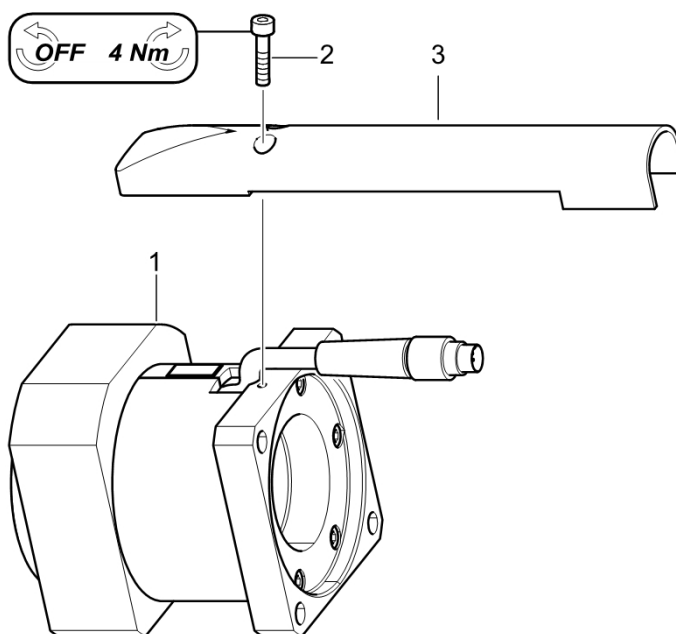

Transducer set

Spare part list

3020610

Viitenr	Tellimisnr	Qty	Kirjeldus	Remark / included in Service kit
1		1	Transducer	
2	0211117200	2	Screw	Osa kuulub komplekti 4082010590 Small part kit, 4082012590 Small part kit, 4082014890 Small part kit, 4082017590 Small part kit - Gear, 4082013690 Small part kit - Gear unit, 4082017490 Small part kit - Gear, 4210226995 Multi torque device, compl., 4210226990 Cover, compl., 4210218190 Cover, compl., 4210473692 Swivel adapter kit, 4210477192 Swivel adapter kit, 4230191381 Gear unit, compl., 3608010880 Angle head, compl., 3608034891 Angle head, compl., 3608034890 Angle head, compl, 4210473795 Gear, compl., 4220476690 Gear, compl., 4220377694 Gear attachment, compl., 4224473796 Front gear, compl., 4220287491 Adapter front, 4224473797 Gear unit REVO HA 1300 25, 4220377693 Gear attachment, compl., 4082013990 Small part kit - Gear unit, 4230217081 Gear unit, 4230217080 Gear unit M4x14 12.9
3	4230268102	1	Cable rail	