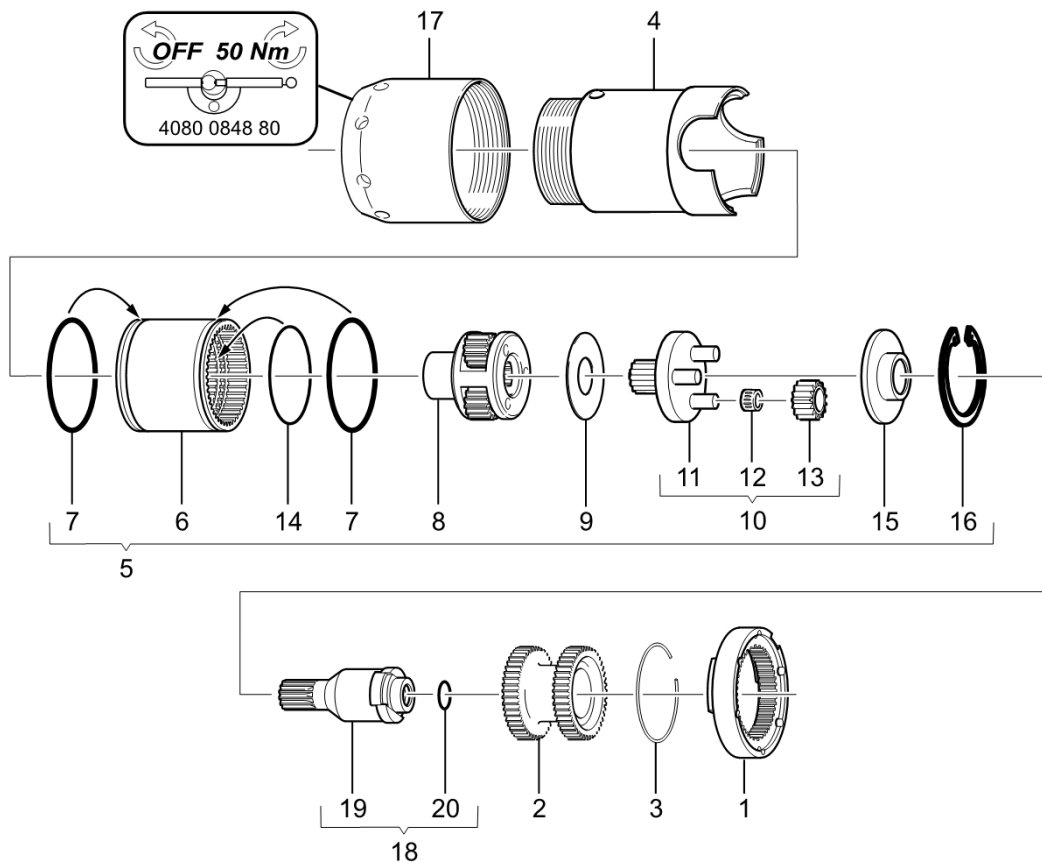

Gear

Spare part list

3005710

Viitenr	Tellimisnr	Qty	Kirjeldus	Remark / included in Service kit
1	4220082400	1	Gear rim	
2	4220108121	1	Transducer	
3	4220082410	1	Spring	
4	4220082600	1	Housing	
5 (6-16)	4220082790	1	Planetary gear, compl.	
6	4220082700	1	Gear rim	Osa kuulub komplekti 4220082794 Planetary gear, compl., 4220082790 Planetary gear, compl., 4220082793 Planetary gear, compl., 4220082795 Planetary gear, compl., 4220082796 Planetary gear, compl., 4220082789 Planetary gear, 4220082791 Planetary gear, compl.
7	0663712900	2	O-ring	Osa kuulub komplekti 4081042790 Service kit, 4082017891 Small part kit - Pulse unit, 4081201590 Service kit, 4081040290 Maintenance kit, 4081040390 Maintenance kit, 4081040490 Maintenance kit, 4250205895 Service kit, 4081012290 Service kit, 4081012390 Service kit, 4081025290 Service kit, 4081027490 Service kit, 4081028690 Service kit, 4081041390 Maintenance kit, 4250205890 Service kit, 4250205891 Service kit, 4081053590 Wear part kit - Pulse unit, 4250205892 Wear part kit - Pulse unit, 4250205896 Wear part kit - Pulse unit, 4250180682 Pulse unit, 4250180683 Pulse unit, 4250180680 Pulse unit, 4250180681 Pulse unit, 4250180666 Pulse unit, 4250252082 Pulse unit, compl., 4250180669 Pulse unit, 4250262380 Handle, compl., 4250270480 Handle core, 4250073191 Guide, kit, 4250252086 Pulse unit, compl., 4250252085 Pulse unit, compl., 4250253986 Pulse unit, compl., 4250253985 Pulse unit, compl., 4250242786 Pulse unit, compl., 4250242785 Pulse unit, compl., 4250242790 Pulse unit, compl., 4250242789 Pulse unit, compl., 4220090092 Planetary gear, compl., 4220090097 Planetary gear, compl., 4220090090 Planetary gear, compl., 4220090091 Planetary gear, compl., 4220082794 Planetary gear, compl., 4220082790 Planetary gear, compl., 4220082793 Planetary gear, compl., 4220082795 Planetary gear, compl., 4220082796 Planetary gear, compl., 4220090093 Planetary gear, compl., 4220090095 Planetary gear, compl., 4220090094 Planetary gear, compl., 4220082789 Planetary gear, 4220090096 Planetary gear, compl., 4220211399 Planetary gear, compl., 4220090098 Planetary gear, compl., 4220090099 Planetary gear, compl., 4220082791 Planetary gear, compl., 4250232881 Pulse unit, 4250180660 Pulse unit, 4250180689 Pulse unit, 4250252081 Pulse unit, compl., 4250252080 Pulse unit, compl., 4250253983 Pulse unit, 4250253982 Pulse unit, 4250242788 Pulse unit, 4250242787 Pulse unit, 4250306893 Pulse unit, compl., 4250310092 Pulse unit, compl., 4250310094 Pulse unit, compl., 4250180632 Pulse unit, 4250180631 Pulse unit, 4250180663 Pulse unit, 4082026838 Wear part kit- Pulse unit, 4250310098 Pulse unit, compl., 4250310099 Pulse unit, compl., 4081204590 Service kit, 4250310090 Pulse unit, compl., 4250310095 Pulse unit, compl., 4250306890 Pulse unit, compl., 4250306895 Pulse unit, compl., 4250306892 Pulse unit, compl., 4250310096 Pulse unit, compl., 4250310097 Pulse unit, compl., 4250307190 Separator washer, compl., 4250253984 Pulse unit, 4250180661 Pulse unit, 4250180662 Pulse unit, 4250253981 Pulse unit, 4250253980 Pulse unit, 4250242781 Pulse unit 27.1x1.6
8	4220083681	1	Planetary gear, compl.	Osa kuulub komplekti 4220082790 Planetary gear, compl., 4220082795 Planetary gear, compl., 4220082796 Planetary gear, compl., 4220163795 Planetary gear, compl., 4220082789 Planetary gear, 4220163790 Planetary gear, compl., 4220082791 Planetary gear, compl., 4220163791 Planetary gear, compl., 4220082798 Planetary gear, compl., 4220083699 Planetary gear, compl., 4220082799 Planetary gear, compl., 4220082762 Gear unit, 4220361491 Planetary shaft, compl., 4211617590 Gear, compl., 4220082761 Gear unit
9	4220094502	1	Washer	Osa kuulub komplekti 4082006791 Wear part kit - Gear, 4220082790 Planetary gear, compl., 4220082795 Planetary gear, compl., 4220082796 Planetary gear, compl., 4220163795 Planetary gear, compl., 4220082798 Planetary gear, compl., 4230276390 Planetary gear, compl., 4230278380 Gear unit, compl., 4230293880 Gear unit, compl., 4230293790 Planetary gear, compl., 4220082762 Gear unit, 4230296090 Gear unit, compl., 4230296091 Gear unit, compl., 4230274890 Planetary gear, compl.
10 (11-13)	4220083290	1	Planetary gear, compl.	
11		1	Planetary shaft	Osa kuulub komplekti 4220082790 Planetary gear, compl., 4220163795 Planetary gear, compl., 4220163790 Planetary gear, compl., 4220082798 Planetary gear, compl., 4220082762 Gear unit, 4220083290 Planetary gear, compl.