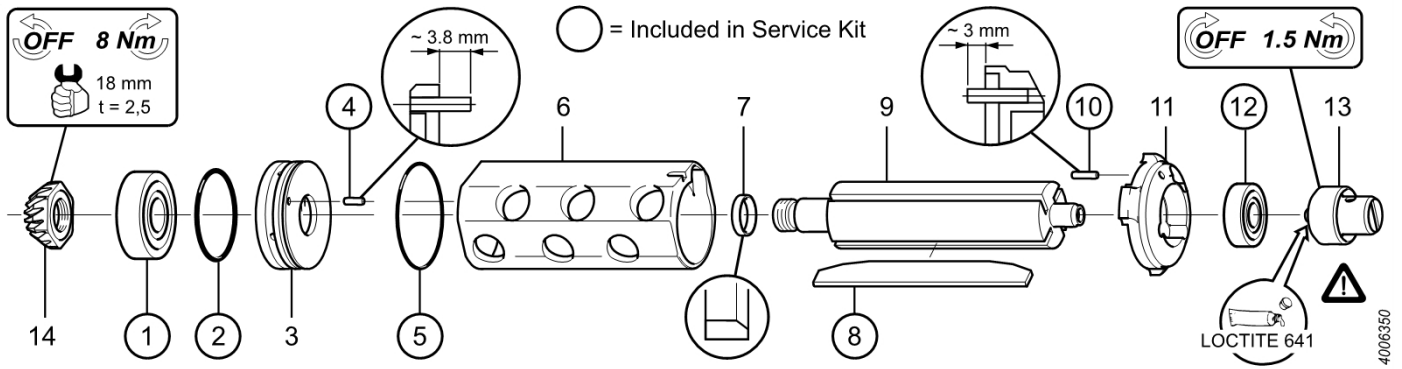

Motor

Spare part list

Viitenr	Tellimisnr	Qty	Kirjeldus	Remark / included in Service kit
1		1	Ball bearing	Osa kuulub komplekti 4081032490 Service kit, 4081045490 Service kit, 4081045590 Service kit, 4081030990 Service kit, 4081049590 Wear part kit-Housing lower, 4081050990 Wear part kit - Split gear, 4081053790 Service kit, 4141043294 Split gear, compl., 4141043291 Split gear, compl., 4141043293 Split gear, compl., 4141043292 Split gear, compl., 4141043295 Split gear, compl., 4141001390 Gear wheel, compl., 4141040194 Housing, lower, kit 6000-2RSL
2		1	O-ring	Osa kuulub komplekti 4081030890 Service kit, 4081031190 Service kit, 4081031690 Service kit, 4081032491 Service kit, 4081043090 Service kit, 4081050790 Service kit, 4081058103 Service kit, 4082000290 Small part kit, 4081201590 Service kit, 4082006791 Wear part kit - Gear, 4081202890 Service kit, 4081030990 Service kit, 4081053790 Service kit, 4110172782 Handle, compl., 4220090092 Planetary gear, compl., 4220090097 Planetary gear, compl., 4220090090 Planetary gear, compl., 4220090091 Planetary gear, compl., 4220082794 Planetary gear, compl., 4220082790 Planetary gear, compl., 4220082793 Planetary gear, compl., 4220082795 Planetary gear, compl., 4220082796 Planetary gear, compl., 4220163795 Planetary gear, compl., 4220163793 Gearing set, 4220163796 Gearing set, 4220090093 Planetary gear, compl., 4220090095 Planetary gear, compl., 4220090094 Planetary gear, compl., 4220082789 Planetary gear, 4220090096 Planetary gear, compl., 4220171190 Planetary gear, compl., 4220171191 Planetary gear, compl., 4220171192 Planetary gear, compl., 4220171193 Planetary gear, compl., 4220211399 Planetary gear, compl., 4220163794 Gearing set, 4220090098 Planetary gear, compl., 4220163792 Gear, compl., 4220090099 Planetary gear, compl., 4220163790 Planetary gear, compl., 4220082791 Planetary gear, compl., 4220163791 Planetary gear, compl., 4220082798 Planetary gear, compl., 4220082762 Gear unit 26x1.5
3	4150176101	1	End plate	
4		1	Pin	Osa kuulub komplekti 4081005390 Service kit, 4081005590 Small part kit, 4081008690 Service kit, 4081011990 Service kit, 4081019090 Service kit, 4081021090 Service kit, 4081027090 Service kit, 4081030890 Service kit, 4081031190 Service kit, 4081032490 Service kit, 4081032491 Service kit, 4081043090 Service kit, 4081046590 Service kit, 4081052990 Service kit, 4081058103 Service kit, 4082000290 Small part kit, 4081032190 Service kit, 4082012390 Small part kit - Spindle, 4081058208 Small Part Kit - Motor, 4081030990 Service kit, 4081053790 Service kit, 4081051490 Service kit, 4082012290 Small part kit - Spindle, 3512100067 Small part kit - COT, 4081058105 Service kit, 4110086087 Motor, compl., 4110119297 Motor, compl., 4110119294 Motor, compl., 4430059890 Motor, compl., 4430097490 Motor, compl., 4430097481 Motor, compl., 4430059891 Motor, compl., 4430120880 Motor, compl., 4430077080 Motor, compl., 4110061188 Vane motor, compl., 4110061283 Motor, compl., 4430046685 Motor, compl., 4110061187 Motor, compl., 4430077081 Motor, compl., 4430037783 Motor, compl., 4430037782 Motor, compl., 4430037784 Motor, compl., 4430037792 Motor, compl., 4430037781 Motor, compl., 4430037787 Motor, compl., 4150058482 Motor, compl., 4210186480 Motor, compl., 4210223680 Motor, compl., 4210212580 Motor, compl., 4110086079 Motor, compl., 4210285890 Motor, compl., 4210285992 Motor, compl., 4210285995 Motor, compl., 4210185891 End plate, compl., 4210185890 End plate, compl., 4210285891 Motor, compl., 4210285993 Motor, compl., 4210231190 End plate, compl., 4210285990 Motor, compl., 4210290292 Motor, compl., 4210195277 Motor, compl., 4210319481 Motor, compl., 4210195271 Motor, compl., 4210290287 Motor, compl., 4210245087 Motor, compl., 4210290280 Motor, compl., 4210195288 Motor, compl., 4210245086 Motor, compl., 4210195278 Motor, compl., 4210195287 Motor, compl., 4210290283 Motor, compl., 4210245080 Motor, compl., 4210314391 Motor, compl., 4210286190 Motor, compl., 4210286091 Motor, compl., 4210195298 Motor, compl., 4210290290 Motor, compl., 4210195296 Motor, compl., 4210195282 Motor, compl., 4110061190 Motor, compl., 4110061290 Motor, compl., 4250190580 Motor, compl., 4250190591 Motor, compl., 4210319487 Motor, compl., 4210290284 Motor, compl., 4210245090 Motor, compl., 4210210694 Motor, compl., 4210319488 Motor, compl., 4210319480 Motor, compl., 4210210693 Motor, compl., 4210319485 Motor, compl., 4430066381 Vane motor, anti clockwise, 4210245082 Motor, compl., 4430173481 Motor, compl., 4430037682 Vane motor, compl., 4430077083 Motor, compl., 4110077083 Motor, compl., 4110061189 Motor, compl., 4110164091 Motor, compl., 4210290286 Motor, compl., 4430402091 Motor, compl., 4110061285 Motor, compl., 4110086097 Motor, compl., 4110119292 Motor, compl., 4430173485 Motor, compl., 4430175082 Motor, compl., 4081003790 Service kit, 4081003990 Service kit, 4081054790 Service kit, 4081049090 Service kit, 4081004090 Service kit - Motor, 4081049190 Service kit, 4210245084 Motor, compl., 4210195273 Motor, compl., 4216262190 Plate, compl., 4216242790 Connection kit, 4081058111 Service kit, 4081003890 Service kit CP 2h6x6