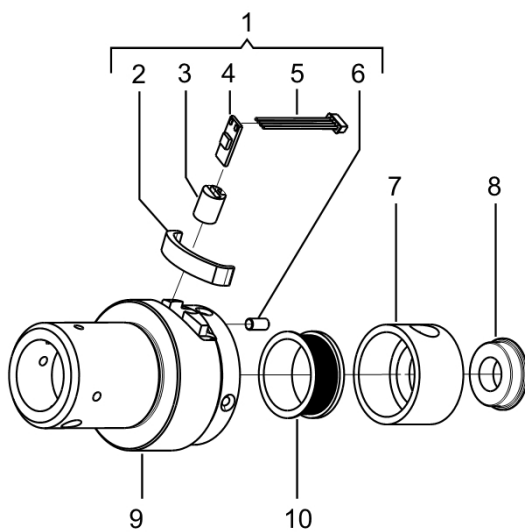

Front part

Spare part list

2011643

Ref.no.	Ordering number	Qty	Description	Remark / included in Service kit
1 (2-6)	4216154490	1	Encoder, compl.	
2		1	Lid	Part is included in kit 4216151890 Front part, compl., 4216154490 Encoder, compl.
3		1	Holder	Part is included in kit 4216151890 Front part, compl., 4216151891 Front part, compl., 4216154490 Encoder, compl.
4		1	Encoder board	Part is included in kit 4216151890 Front part, compl., 4216151891 Front part, compl., 4216154490 Encoder, compl.
5		1	Wiring	Part is included in kit 4216151890 Front part, compl., 4216151891 Front part, compl., 4216154490 Encoder, compl.
6		1	Screw	Part is included in kit 4216151890 Front part, compl., 4216151891 Front part, compl., 4216154490 Encoder, compl. M3x6
7		1	Sleeve	Part is included in kit 4216151890 Front part, compl.
8		1	Ball bearing	
9		1	Flange	Part is included in kit 4216151890 Front part, compl., 4216151891 Front part, compl.
10		1	Stator coil	