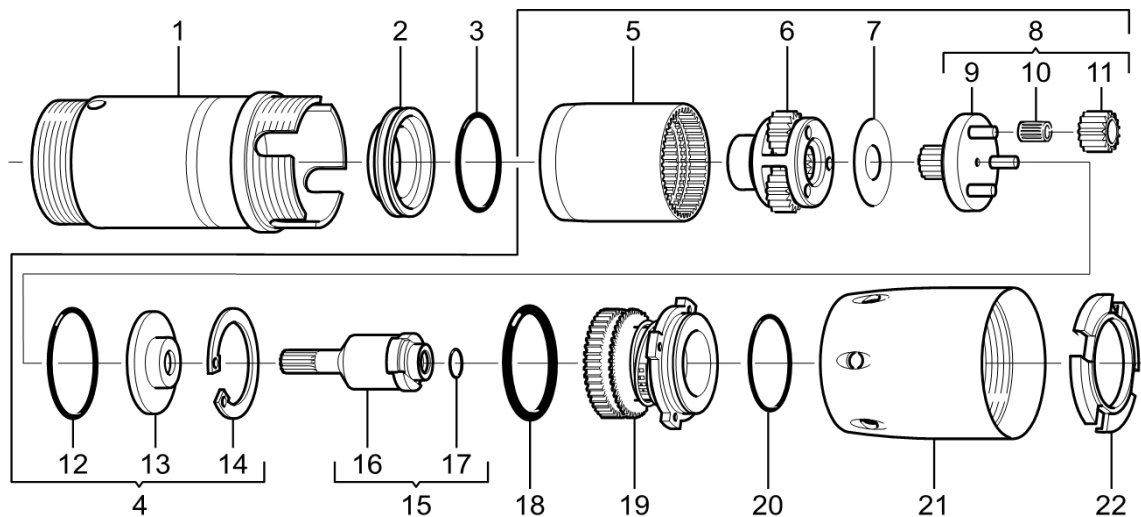

Gearing

Spare part list

30044100

Κωδικός	Κωδ. παραγγελίας	Qty	Περιγραφή	Remark / included in Service kit
1	4220250300	1	Housing	To εξάρτημα περιλαμβάνεται στο kit 4224000294 Axial adapter
2	4220250200	1	Bushing	To εξάρτημα περιλαμβάνεται στο kit 4220290395 Extension, compl., 4220290494 Extension, compl., 4220290493 Axial adapter, 4224000294 Axial adapter
3	0663210385	1	O-ring	To εξάρτημα περιλαμβάνεται στο kit 4081031590 Service kit, 4081031790 Service kit, 4081033790 Service kit, 4081042790 Service kit, 4081058100 Service kit, 4082001790 Wear part kit - Gear, 4082021290 Wear part kit - Gear, 3780409262 Dust extraction kit, 4250262380 Handle, compl., 4250270280 Reversing valve, compl., 4220250394 Attachment, compl., 4220223892 Angle head, compl., 4220290395 Extension, compl., 4220223898 Angle head, compl., 4230287280 Gear unit, compl., 4230278380 Gear unit, compl., 4230293880 Gear unit, compl., 4230296090 Gear unit, compl., 4230296091 Gear unit, compl., 4150122693 Exhaust, compl., 4150122694 Exhaust, compl., 4150197593 Adapter, compl., 4150197594 Adapter, compl., 4220290494 Extension, compl., 4220290493 Axial adapter, 4224000294 Axial adapter, 4082026734 Wear part kit - Adapter, 4082006790 Wear part kit - Gear 23x1.6
4 (5-14)	4220082799	1	Planetary gear, compl.	
5	4220082701	1	Gear rim	To εξάρτημα περιλαμβάνεται στο kit 4220082798 Planetary gear, compl., 4220083699 Planetary gear, compl., 4220082799 Planetary gear, compl., 4230287280 Gear unit, compl., 4230276390 Planetary gear, compl., 4230278380 Gear unit, compl., 4230293880 Gear unit, compl., 4230293790 Planetary gear, compl., 4220082762 Gear unit, 4230296090 Gear unit, compl., 4230296091 Gear unit, compl., 4230274890 Planetary gear, compl., 4220361491 Planetary shaft, compl., 4211617590 Gear, compl., 4220082761 Gear unit
6	4220083681	1	Planetary gear, compl.	To εξάρτημα περιλαμβάνεται στο kit 4220082790 Planetary gear, compl., 4220082795 Planetary gear, compl., 4220082796 Planetary gear, compl., 4220163795 Planetary gear, compl., 4220082789 Planetary gear, 4220163790 Planetary gear, compl., 4220082791 Planetary gear, compl., 4220163791 Planetary gear, compl., 4220082798 Planetary gear, compl., 4220083699 Planetary gear, compl., 4220082799 Planetary gear, compl., 4220082762 Gear unit, 4220361491 Planetary shaft, compl., 4211617590 Gear, compl., 4220082761 Gear unit
7	4220094500	1	Washer	To εξάρτημα περιλαμβάνεται στο kit 4081201590 Service kit, 4082002590 Small part kit - Gear, 4082002690 Small part kit - Gear, 4082021290 Wear part kit - Gear, 4082021190 Wear part kit - Gear, 4220090092 Planetary gear, compl., 4220090091 Planetary gear, compl., 4220082793 Planetary gear, compl., 4220084691 Planetary gear, compl., 4220090094 Planetary gear, compl., 4220082789 Planetary gear, 4220090096 Planetary gear, compl., 4220171192 Planetary gear, compl., 4220171193 Planetary gear, compl., 4220163792 Gear, compl., 4220090099 Planetary gear, compl., 4220163790 Planetary gear, compl., 4220082791 Planetary gear, compl., 4220163791 Planetary gear, compl., 4220083699 Planetary gear, compl., 4220082799 Planetary gear, compl., 4220361491 Planetary shaft, compl., 4211617590 Gear, compl., 4082006790 Wear part kit - Gear, 4220082761 Gear unit
8 (9-11)	4220083390	1	Planetary gear, compl.	
9		1	Planetary shaft	To εξάρτημα περιλαμβάνεται στο kit 4220082791 Planetary gear, compl., 4220163791 Planetary gear, compl., 4220082799 Planetary gear, compl., 4220361491 Planetary shaft, compl., 4220082761 Gear unit, 4220083390 Planetary gear, compl.